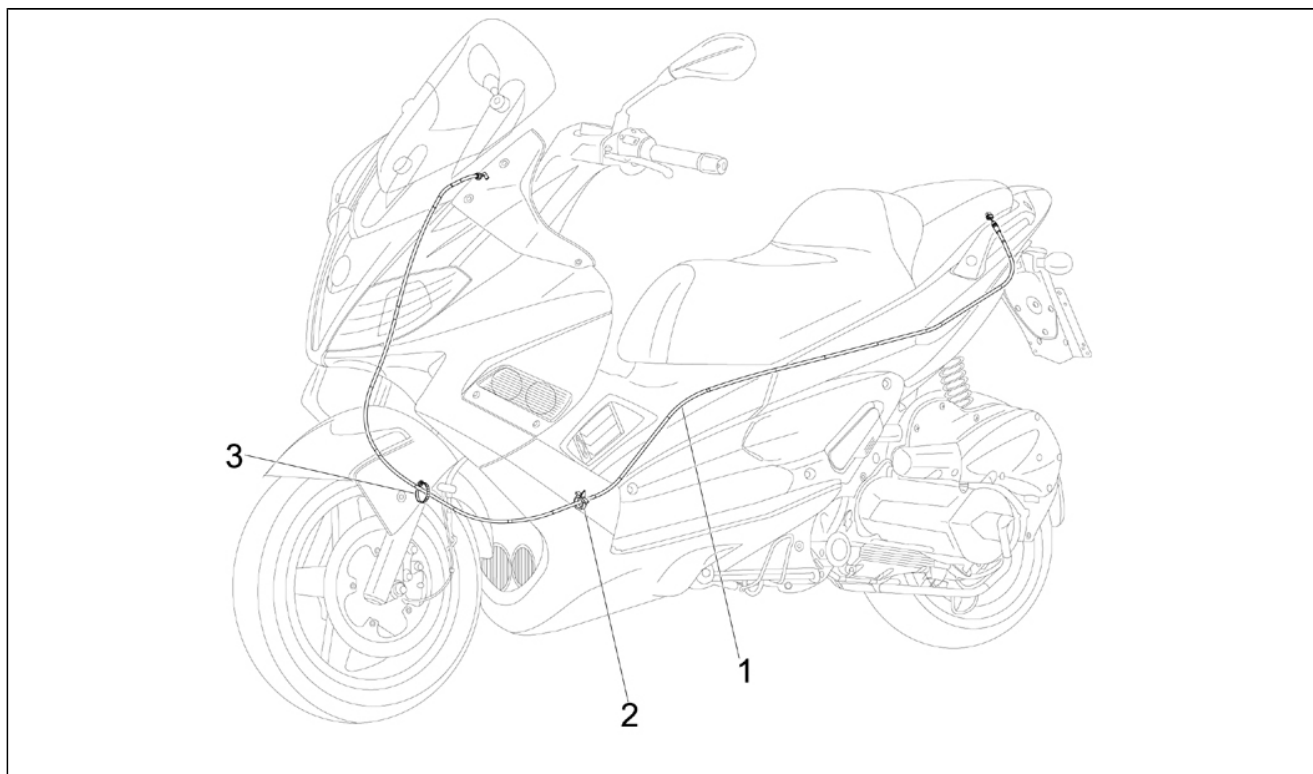

GILERA

Nexus 125
NGS3000U05 - Nexus 125 ie (Euro 3)

Assembly	Installation du freins - Transmissions
Code	05.03
Description	Transmissions
Revision	1

Pos.	Code	Description	Q.ty	Variants
1	CM012827	TRASMISSIONE CHIUSURA SELLA	1	
2	140435	Ressort	1	
3	257134	Collier	4