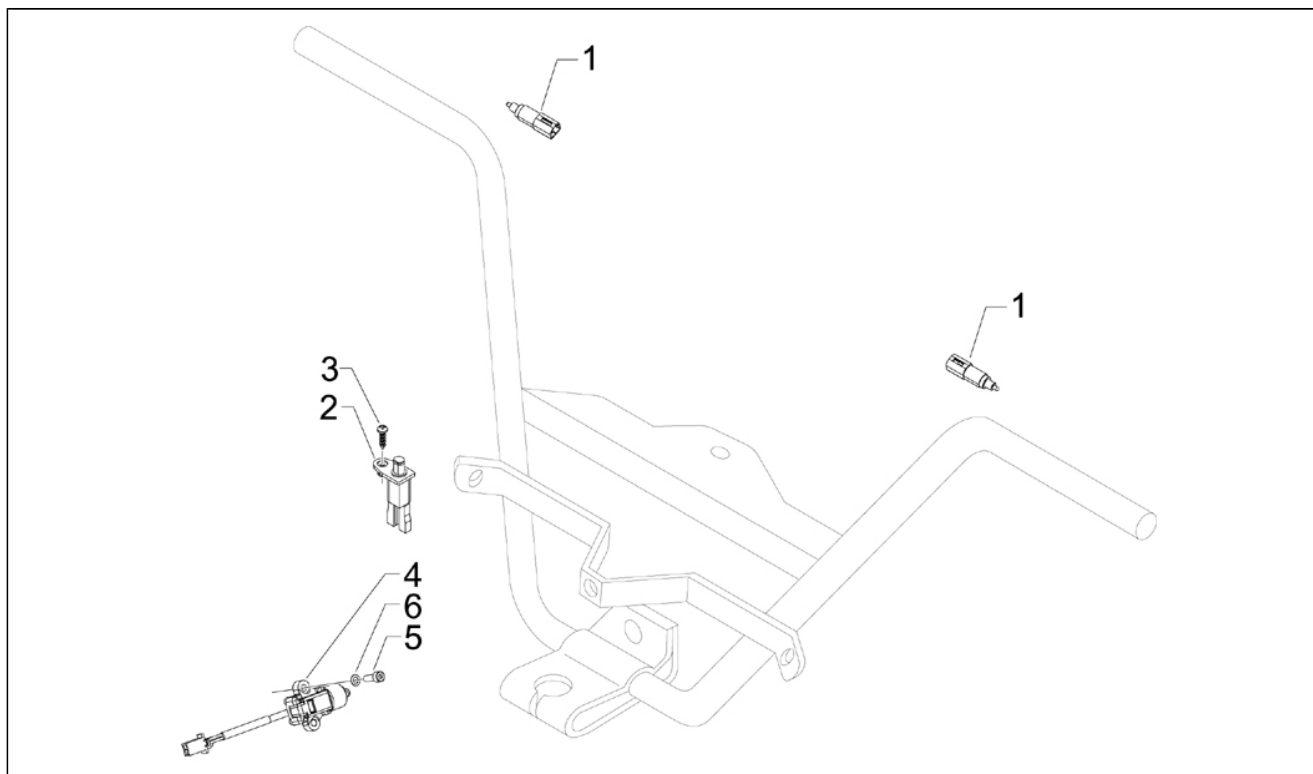

GILERA

Nexus 125
NGS3000U05 - Nexus 125 ie (Euro 3)

Assembly	Installation électrique
Code	06.01
Description	Inverseurs - Commutateurs - Boutons - Interrupteurs
Revision	1

Pos.	Code	Description	Q.ty	Variants
1	AP8127305	Interrupteur stop	2	
2	584826	Bouton	1	
3	015911	Vis	1	
4	639542	Interrupteur béquille	1	
5	292889	Vis M5X16	2	
6	012532	Rondelle 5,3x10x0	2