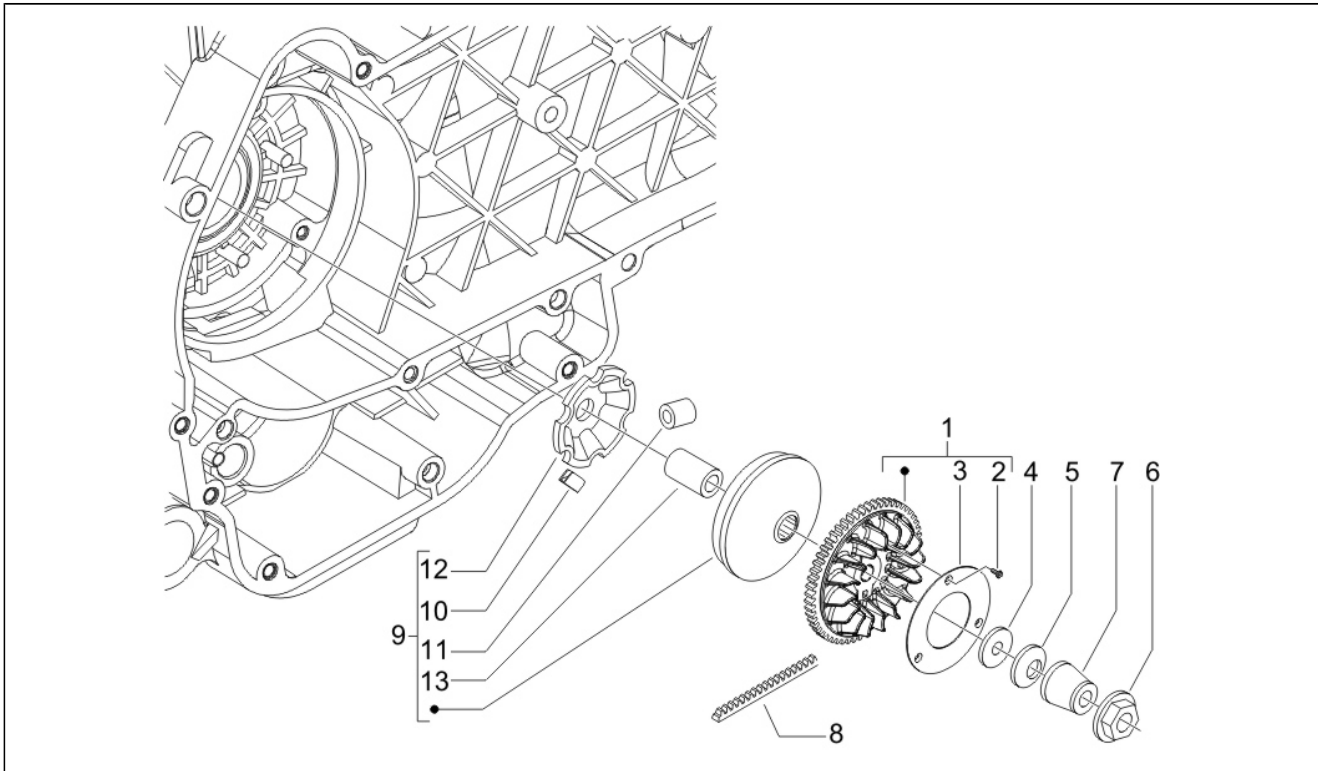

Assembly	Moteur
Code	01.13
Description	Poulie motrice
Revision	1

Pos.	Code	Description	Q.ty	Variants
1	845607	Poulie primaire fixe	1	
2	008370	Vis	3	
3	832715	Plaque	1	
4	433391	Rondelle plate	1	
5	434885	Rondelle plate	1	
6	436783	Ecrou complet	1	
7	827386	Douille	1	
8	841213	Courroie trapézoïdale	1	
9	CM144403	Demi-poulie motrice	1	
10	434855	Patin	3	
11	483889	Entretoise	1	
11	CM103804	Masse centr. weight g.7,4	6	
12	842204	Plateau à axes	1	
13	483889	Entretoise	1	
17	482305	Ventilateur	1