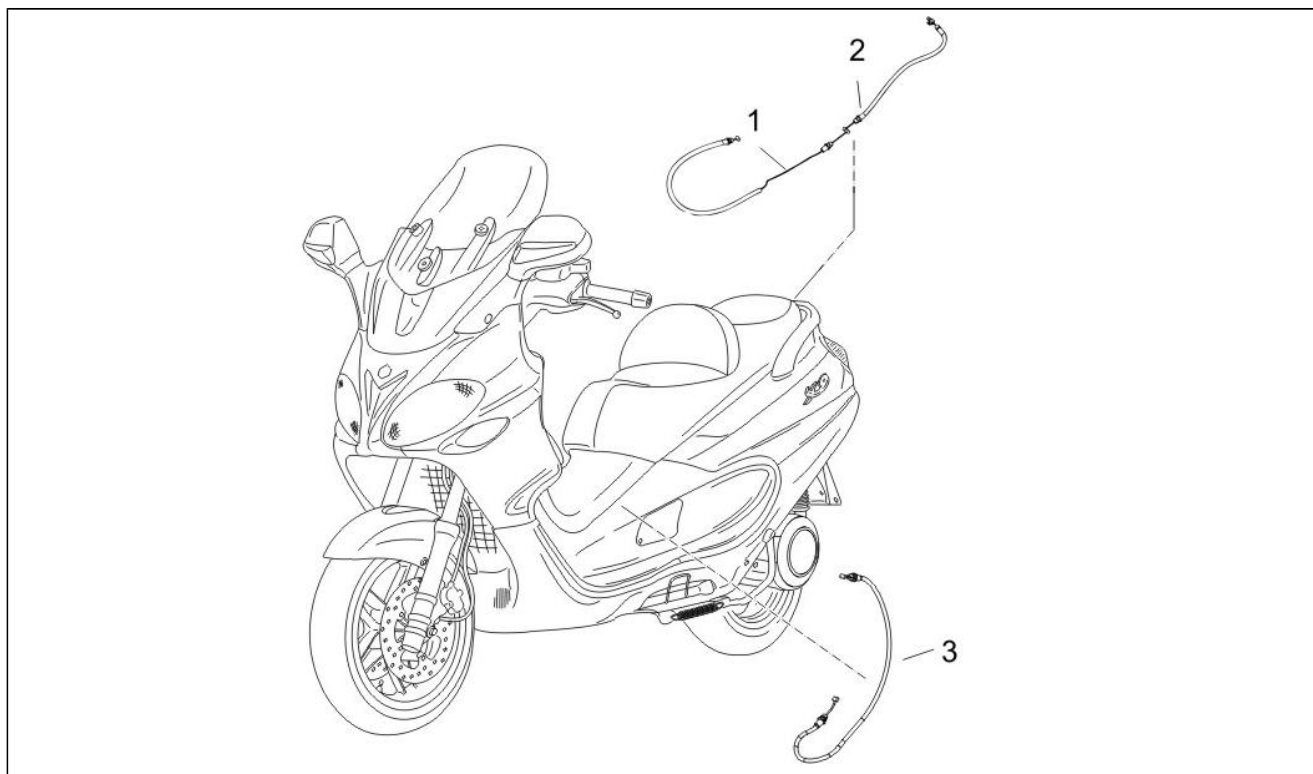

Assembly	Instalation du freins - Transmissions
Code	05.03
Description	Transmissions
Revision	1

Pos.	Code	Description	Q.ty	Variants
1	CM012805	Transmission	1	
2	CM012809	Transmission	1	
3	CM012812	Transmission	1