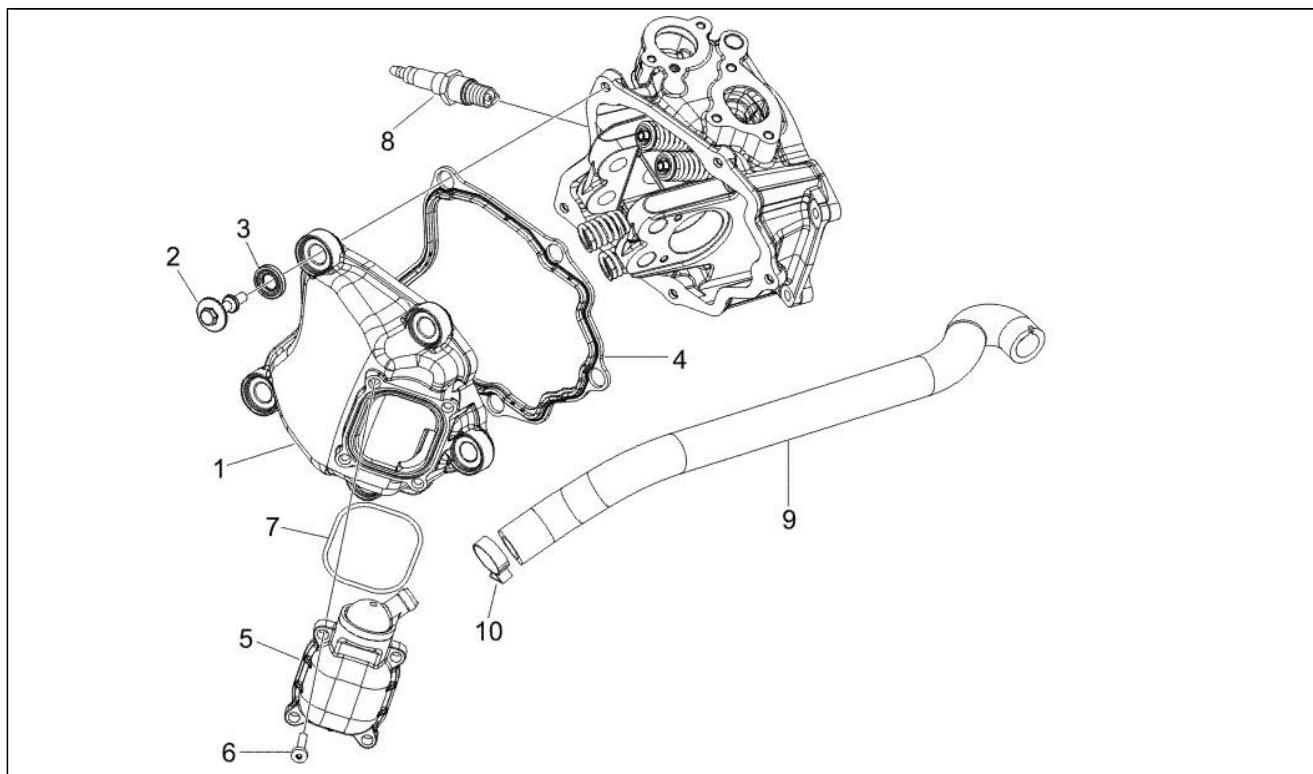

Assembly	Moteur
Code	01.12
Description	Couvercle culasse
Revision	1

Pos.	Code	Description	Q.ty	Variants
1	829534	Couvre-culasse	1	
2	830248	Vis spéciale	5	
2	872635	Vis spéciale	5	
3	830249	Tampon	5	
4	829536	Joint	1	
5	828421	Soupape reniflard huile	1	
6	828653	Vis	4	
7	487989	Joint	1	
8	436911	CANDELA ACC.(CHAMPION) RG4HC	1	
8	638853	Bougie CR8EB	1	
9	845464	Tuyau reniflard radiateur	1	
10	CM001904	Collier serr. Tube	2